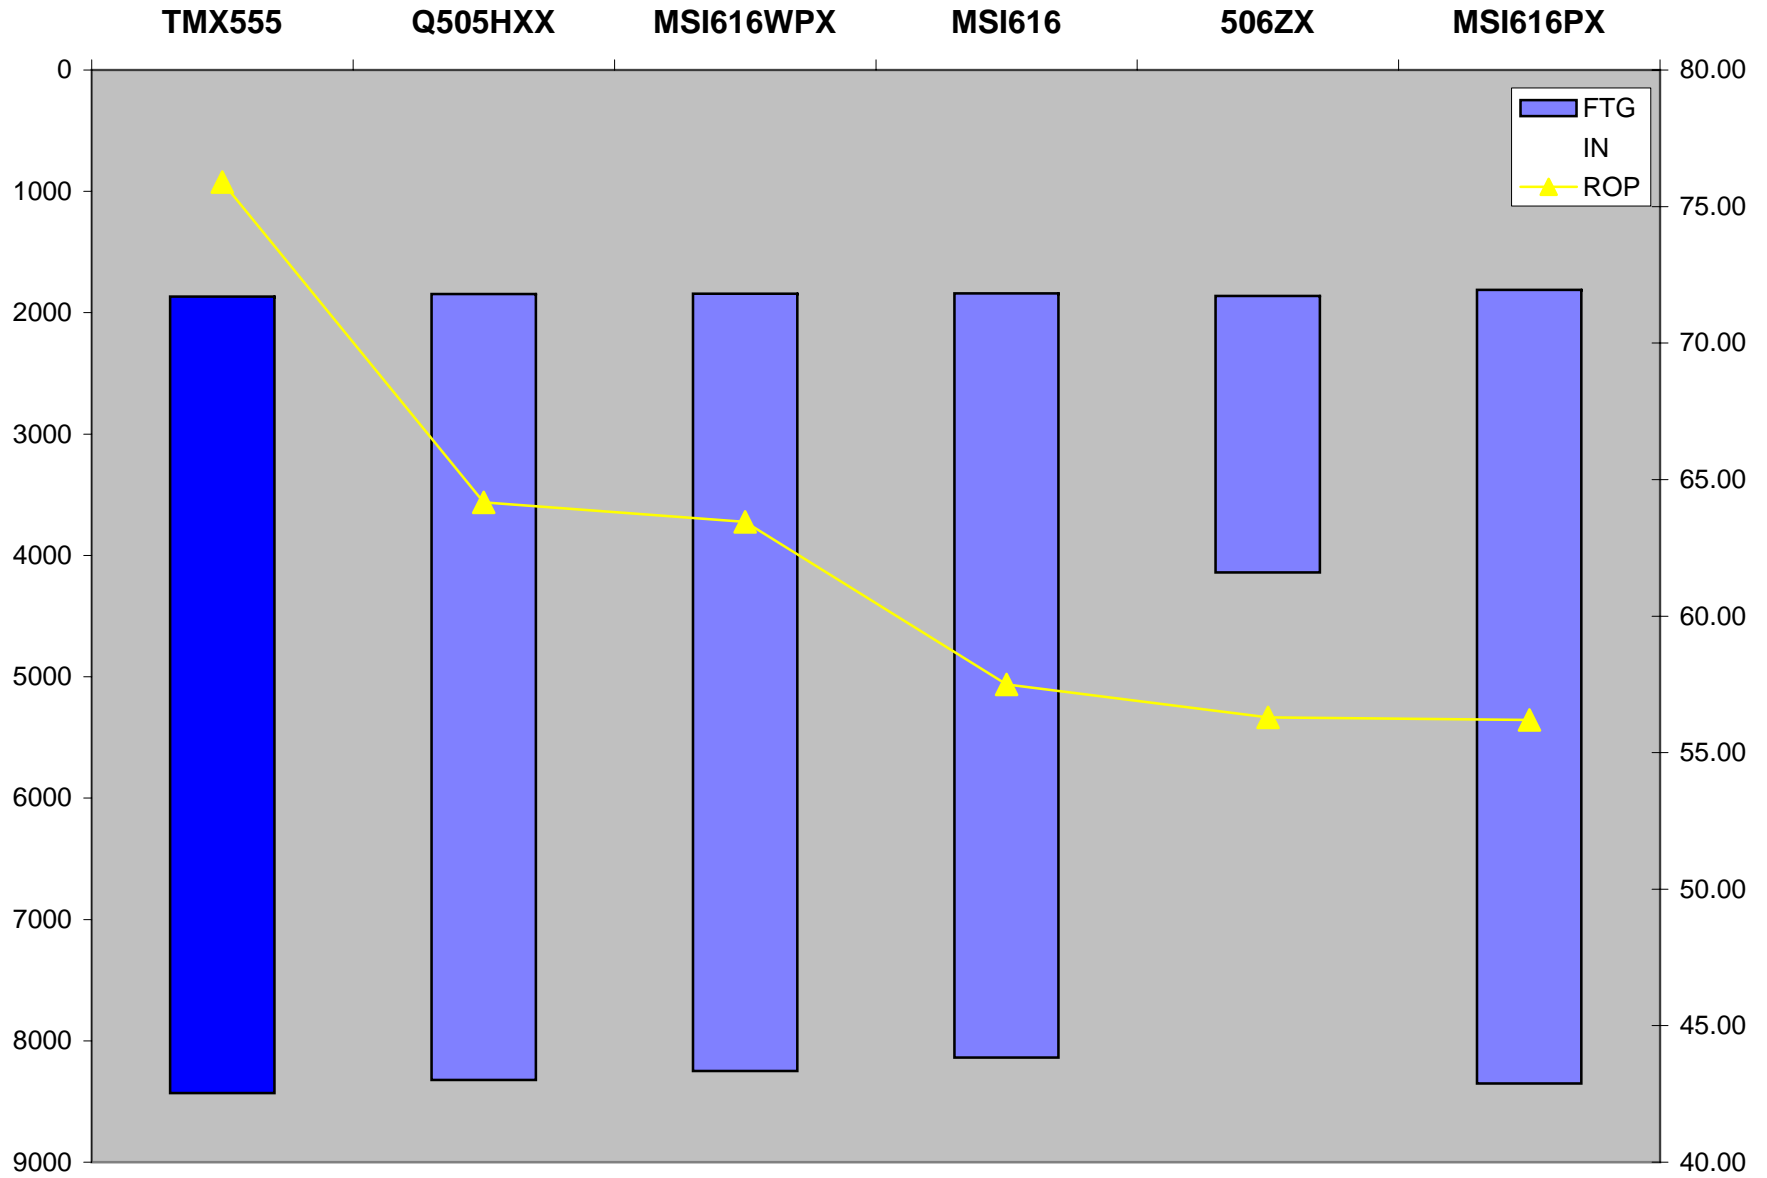

7-7/8" TMX-555 DRILLOUT  
East Texas (Empressa)

ALL CHART